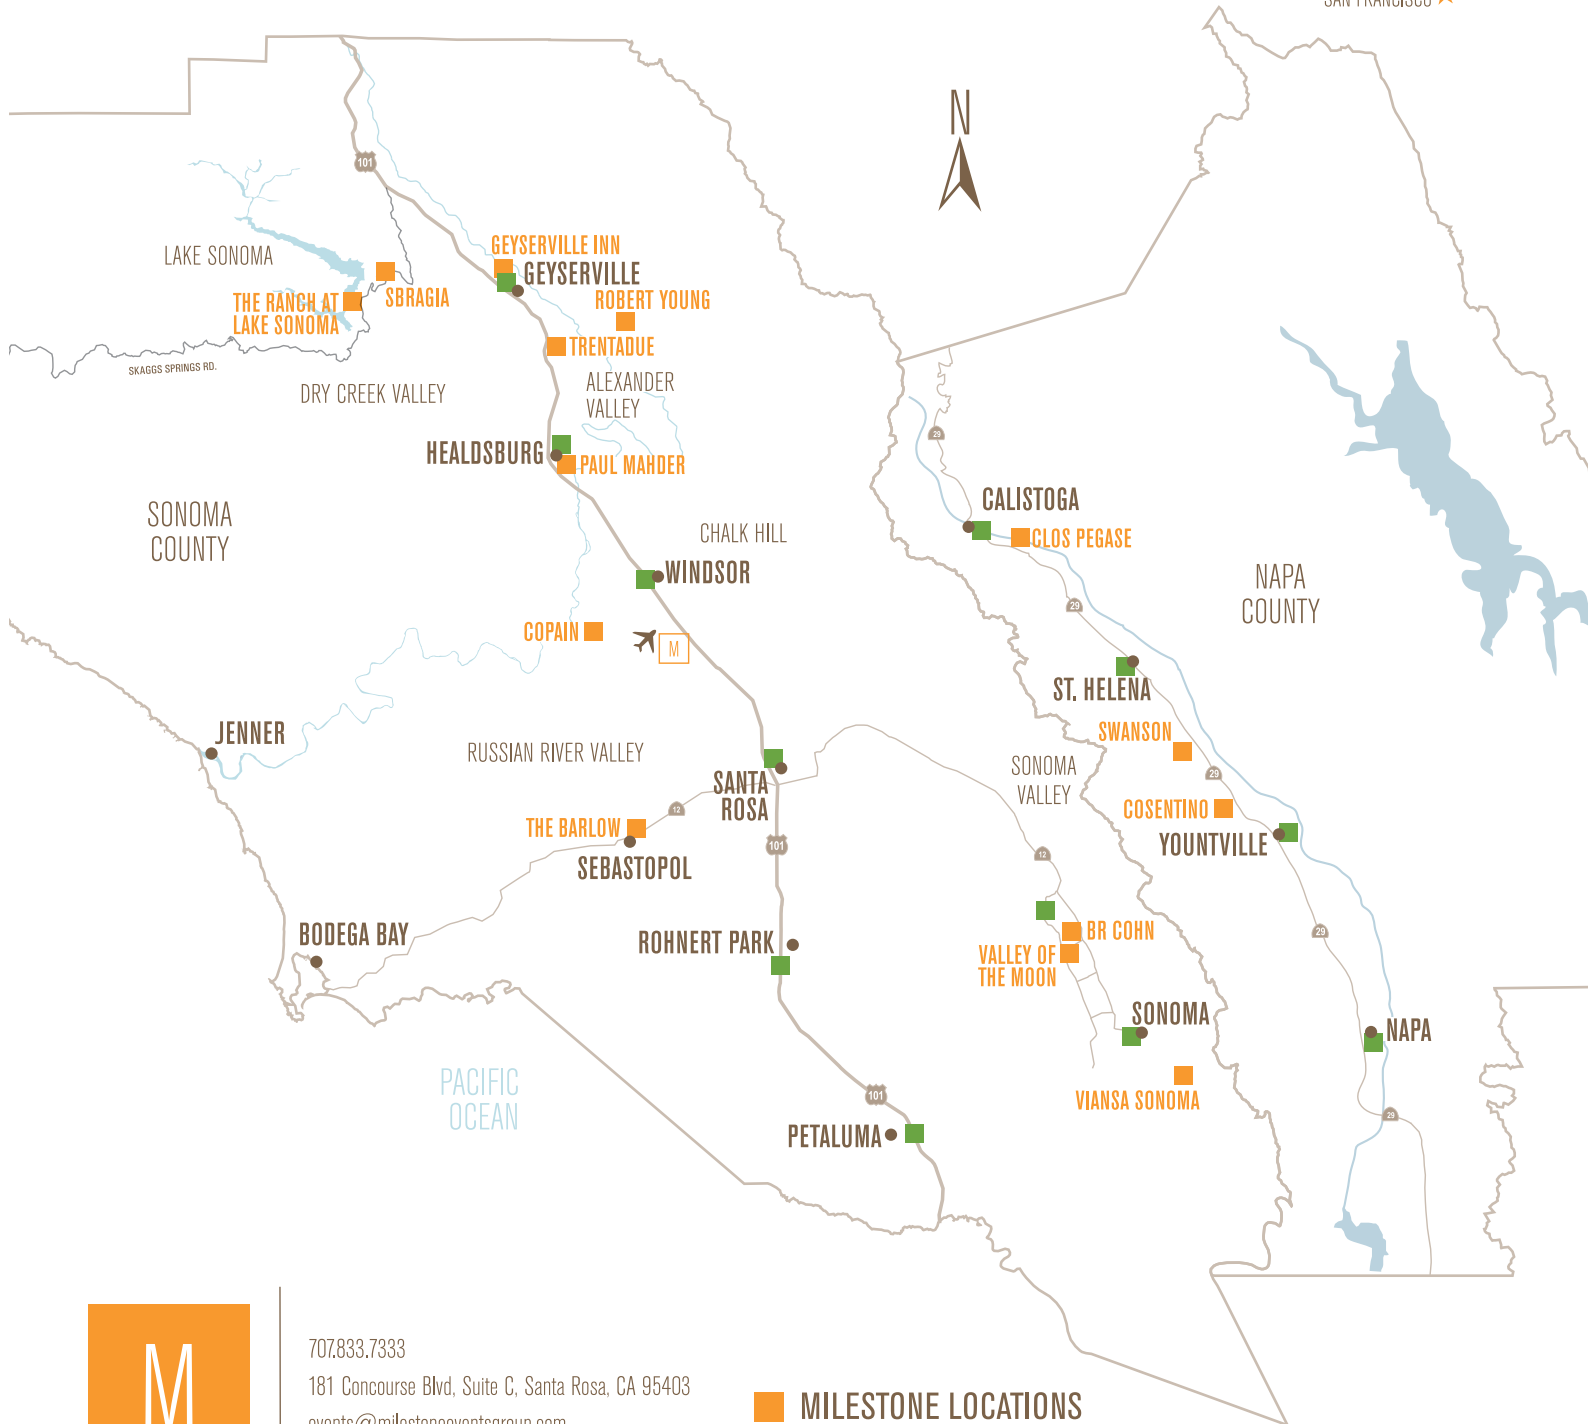

M EVENT & LODGING LOCATIONS

SONOMA LODGING UNITS

- 11,500 - Includes Hotels, Motels, Campgrounds & Vacation Rentals | 6,100 - Hotel Rooms

NAPA LODGING UNITS

- 5,100 - Includes Hotels, Motels, & B&B's

SONOMA COUNTY AIRPORT ROUTES

- Alaska Airlines - Seattle (SEA), Portland (PDX), Los Angeles (LAX), Orange County (SNA), and San Diego (SAN)
- American Airlines - Phoenix Sky Harbor (PHX)
- United - San Francisco (SFO)
- Sun Country Airlines - Minneapolis/St. Paul, Minnesota (MSP) - August 24, 2017 - December 3, 2017 on a seasonal basis

MILESTONE
Events Group

707.833.7333

181 Concourse Blvd, Suite C, Santa Rosa, CA 95403

events@milestoneeventsgroup.com

milestoneeventsgroup.com

 /milestoneeventsgroup
  /wearemilestone

 MILESTONE LOCATIONS

 LODGING CONCENTRATIONS

 SONOMA COUNTY AIRPORT

 MILESTONE EVENTS GROUP OFFICE