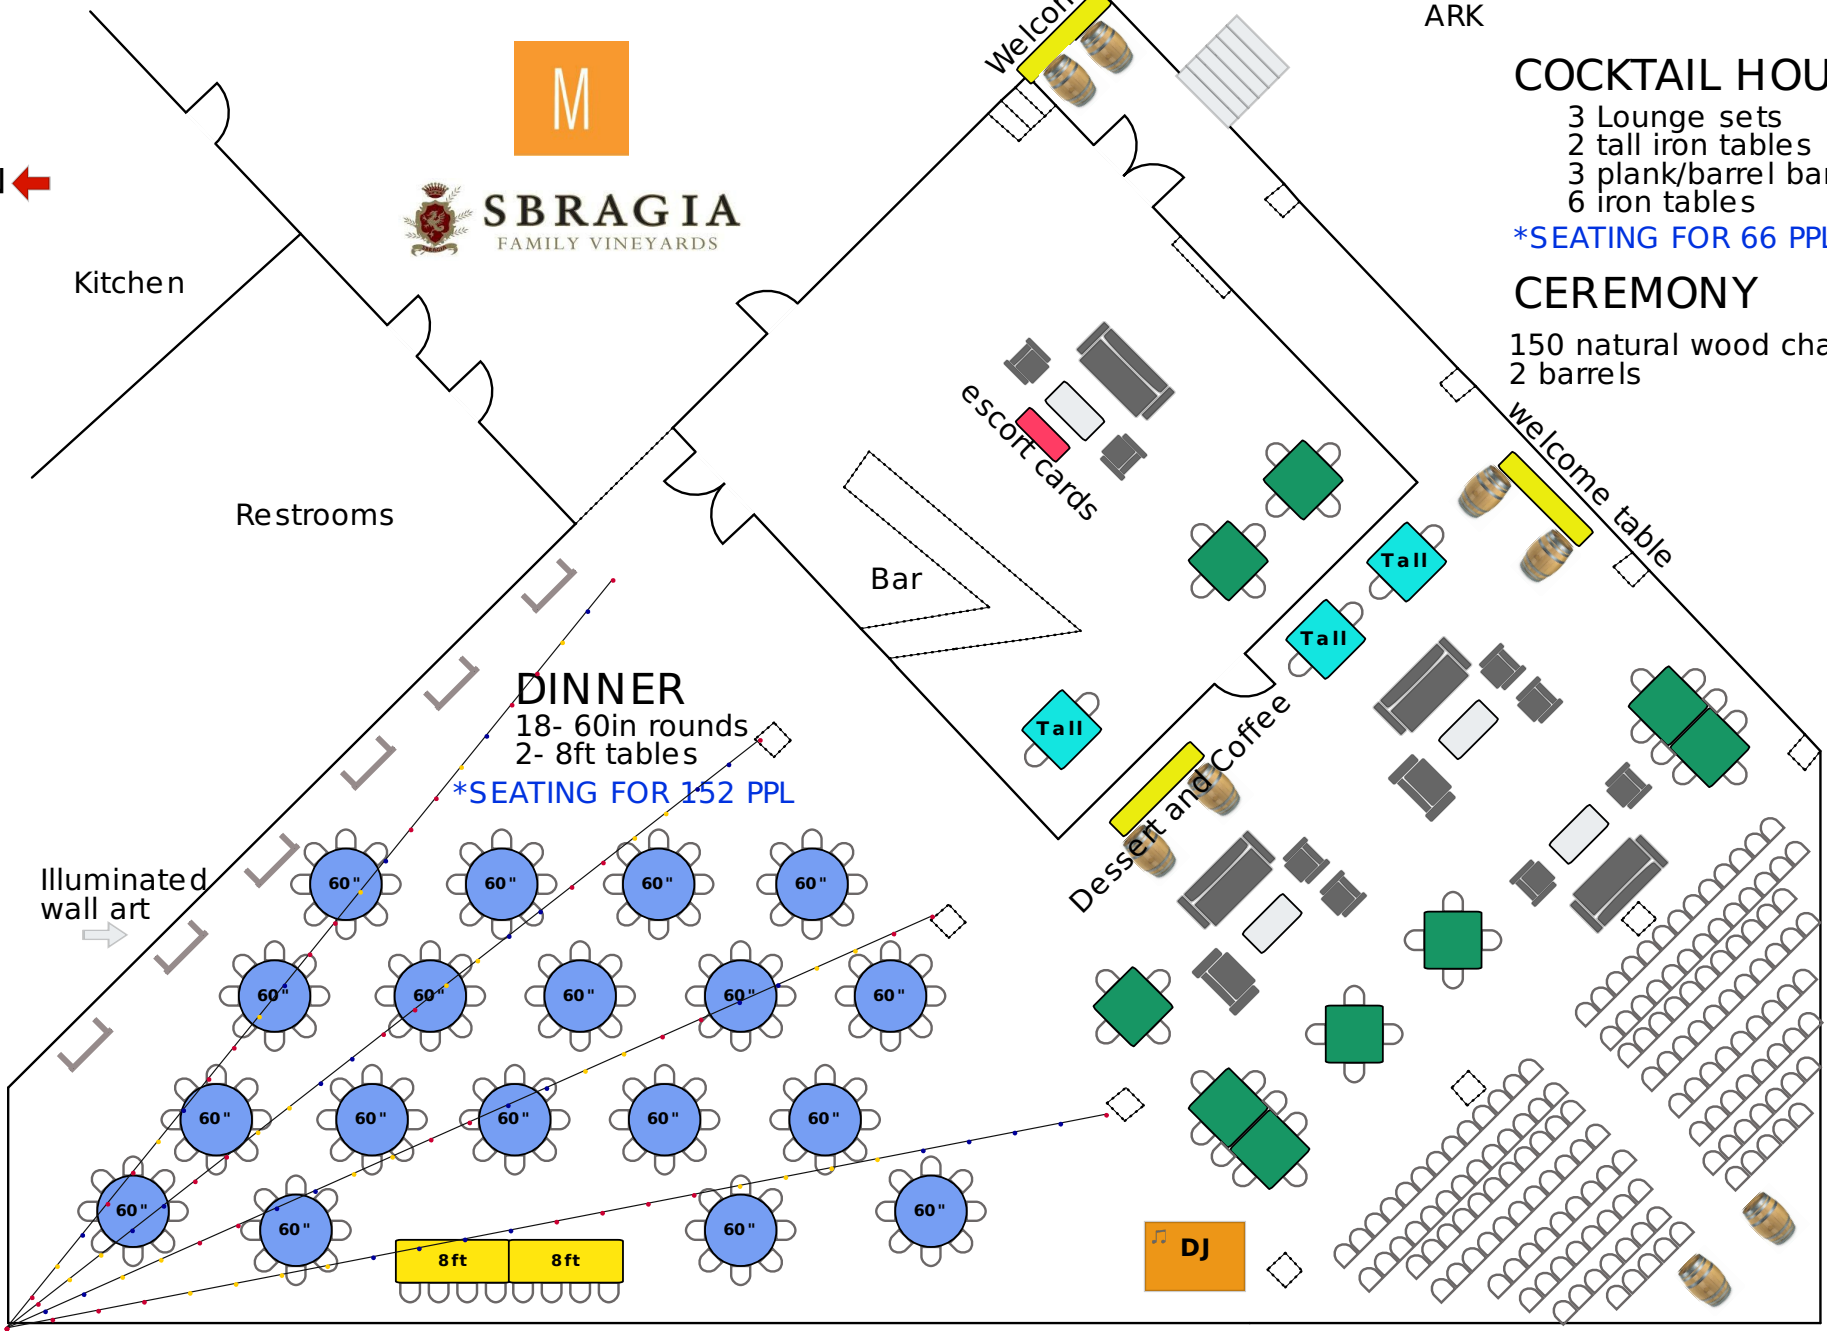

P = Areas to take photo

COCKTAIL HOUR

- 3 Lounge sets
- 2 tall iron tables
- 3 plank/barrel bars
- 6 iron tables

*SEATING FOR 66 PPL

CEREMONY

- 150 natural wood chairs
- 2 barrels

DINNER

- 18- 60in rounds
- 2- 8ft tables

*SEATING FOR 152 PPL

Illuminated wall art

Dessert and Coffee

Welcome table

DJ

P

P

P = Areas to take photos

SBRAGIA
FAMILY VINEYARDS

N ←

LOUNGE

- 3 Lounge sets
- 2 tall iron tables
- 3 plank/barrel bars
- 6 iron tables

***SEATING FOR 66 PPL**

Kitchen

Restrooms

Welcome Bev.

escort cards

Bar

welcome table

DINNER

- 18- 60in rounds
- 2- 8ft tables

***SEATING FOR 152 PPL**

Illuminated wall art →

Tall